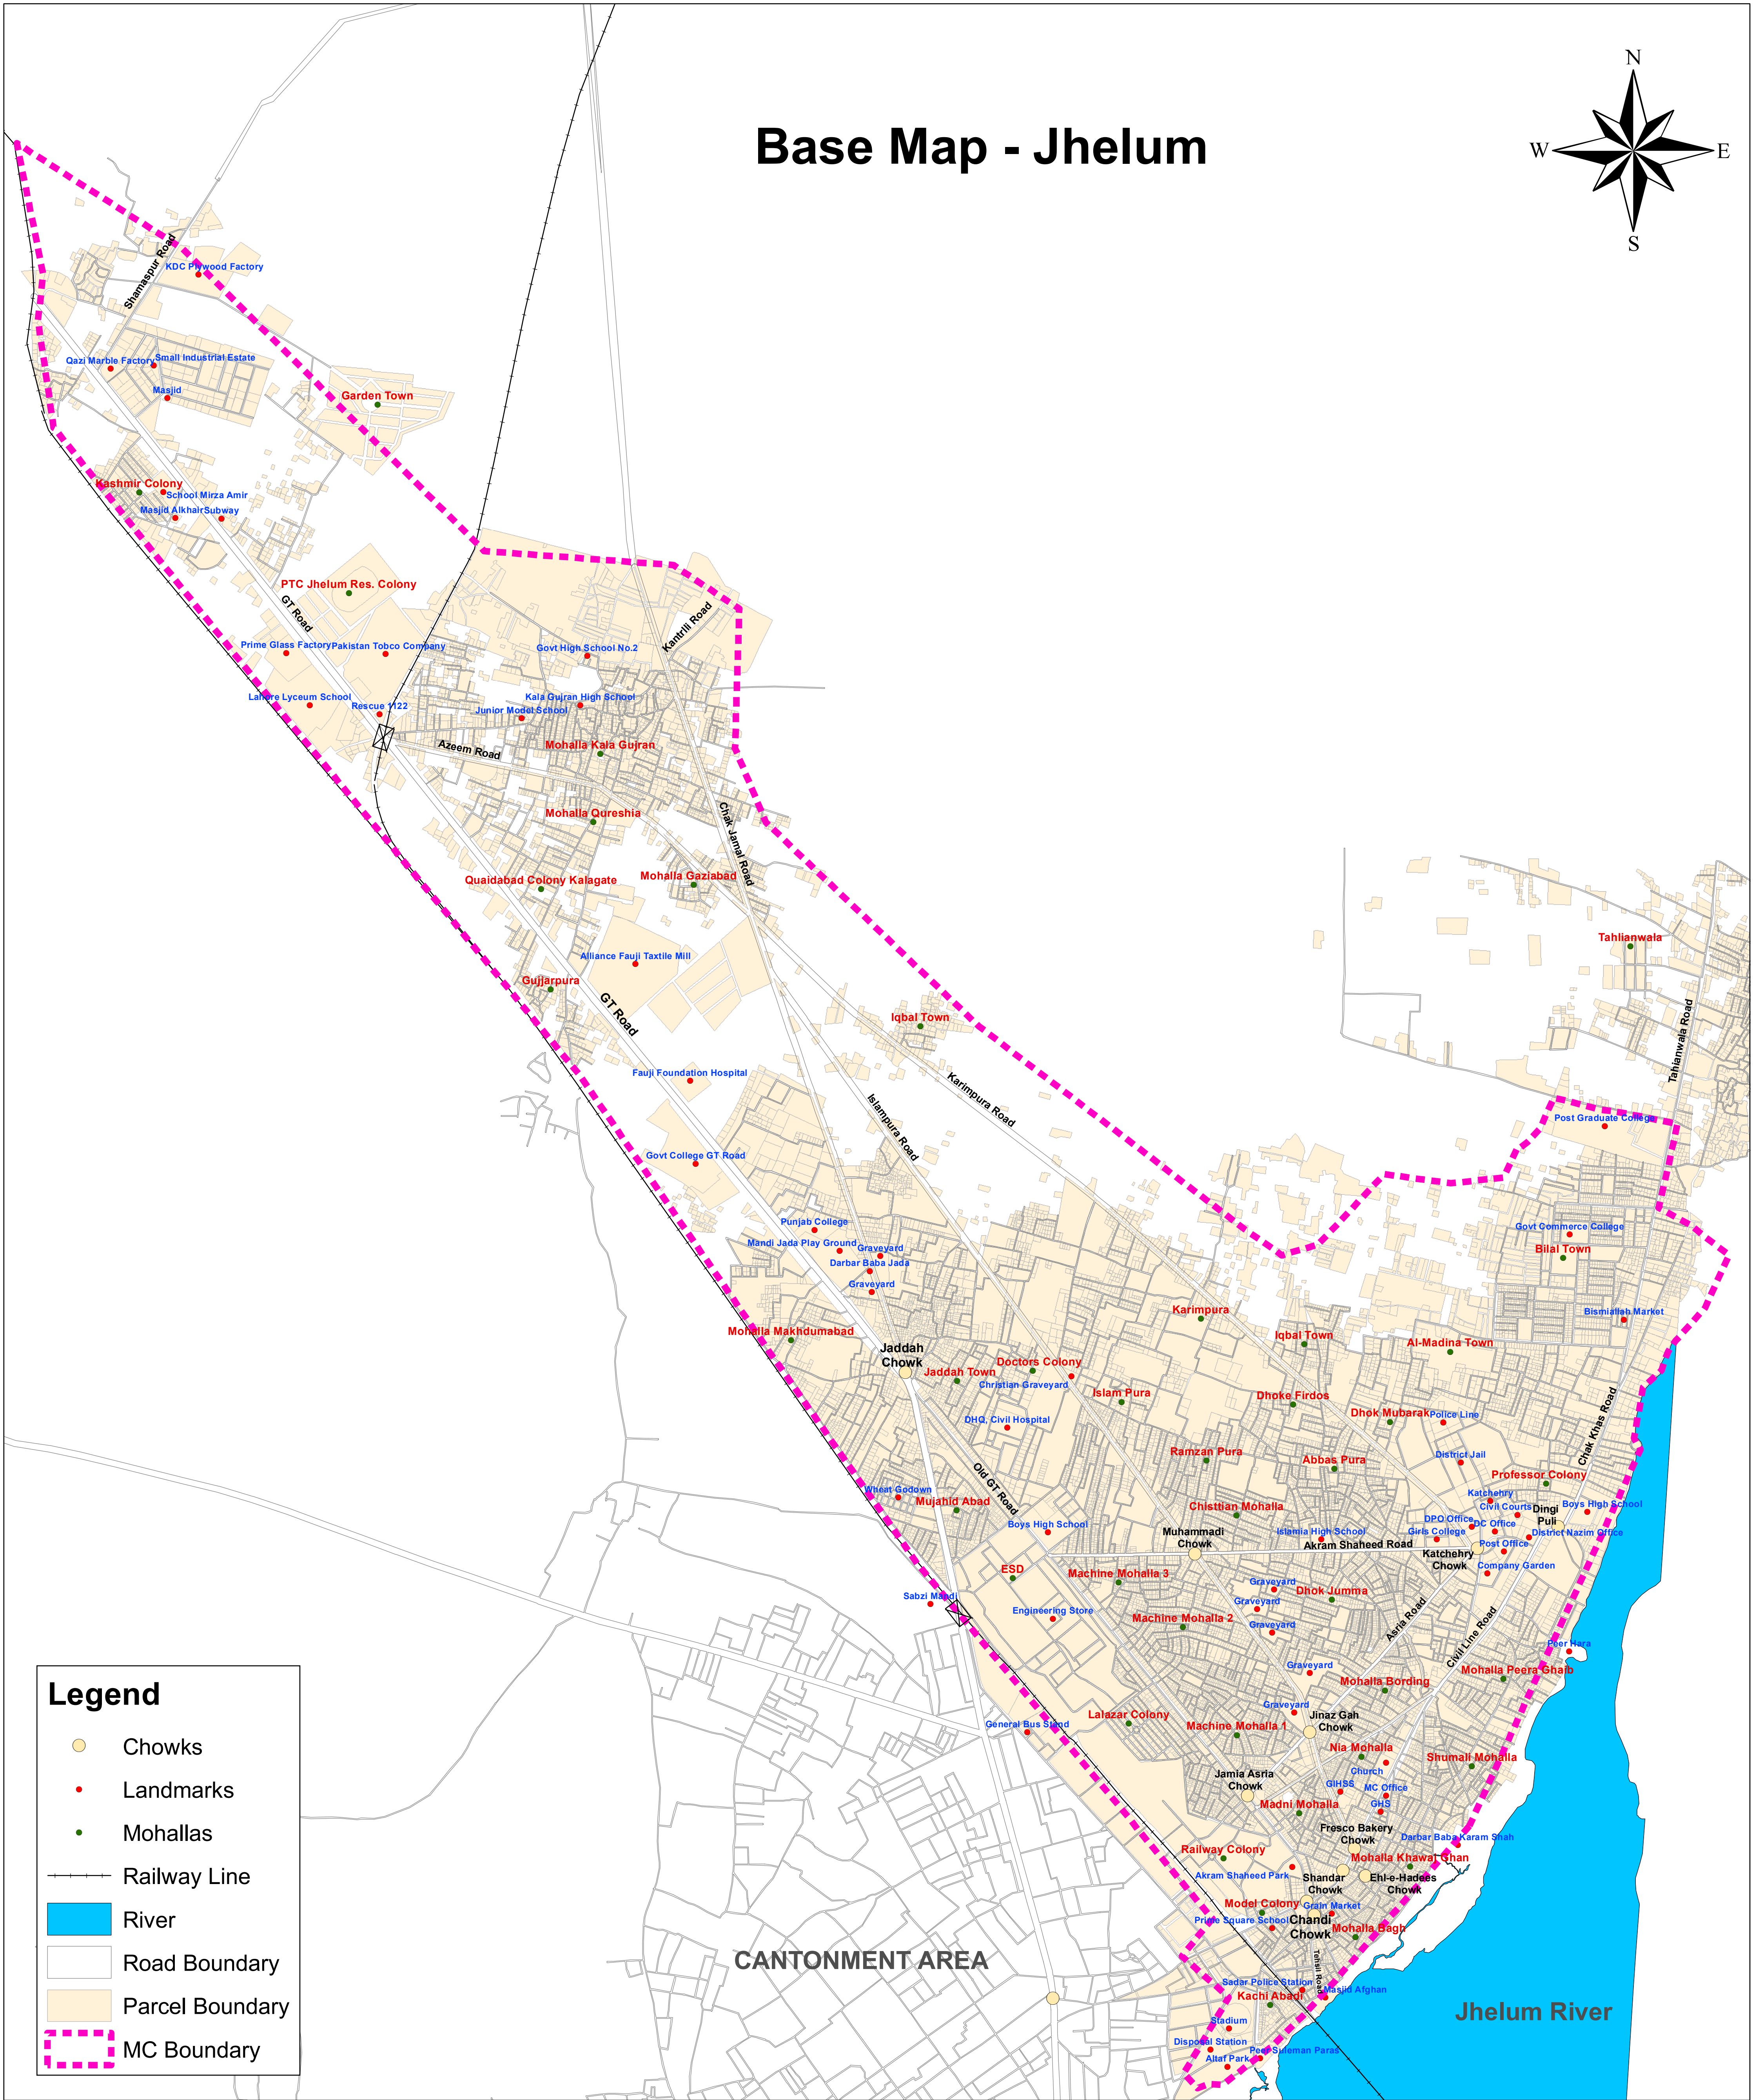

Base Map - Jhelum

Legend

- Chowks
- Landmarks
- Mohallas
- Railway Line
- River
- Road Boundary
- Parcel Boundary
- MC Boundary

CANTONMENT AREA

Jhelum River

**PUNJAB MUNICIPAL DEVELOPEMENT
FUND COMPANY**

**PROJECT:
PUNJAB CITIES PROGRAM (PCP)**

**Map Code
0502011117
Map Version
1.0**

**DISCLAIMER:
SOURCES OF INFORMATION PRESENTED IN THIS MAP IS BASED
ON DATA PROVIDED BY MC, PHED & OTHER SOURCES.**

**Scale:
1:13,000**

**Date
December 2017**