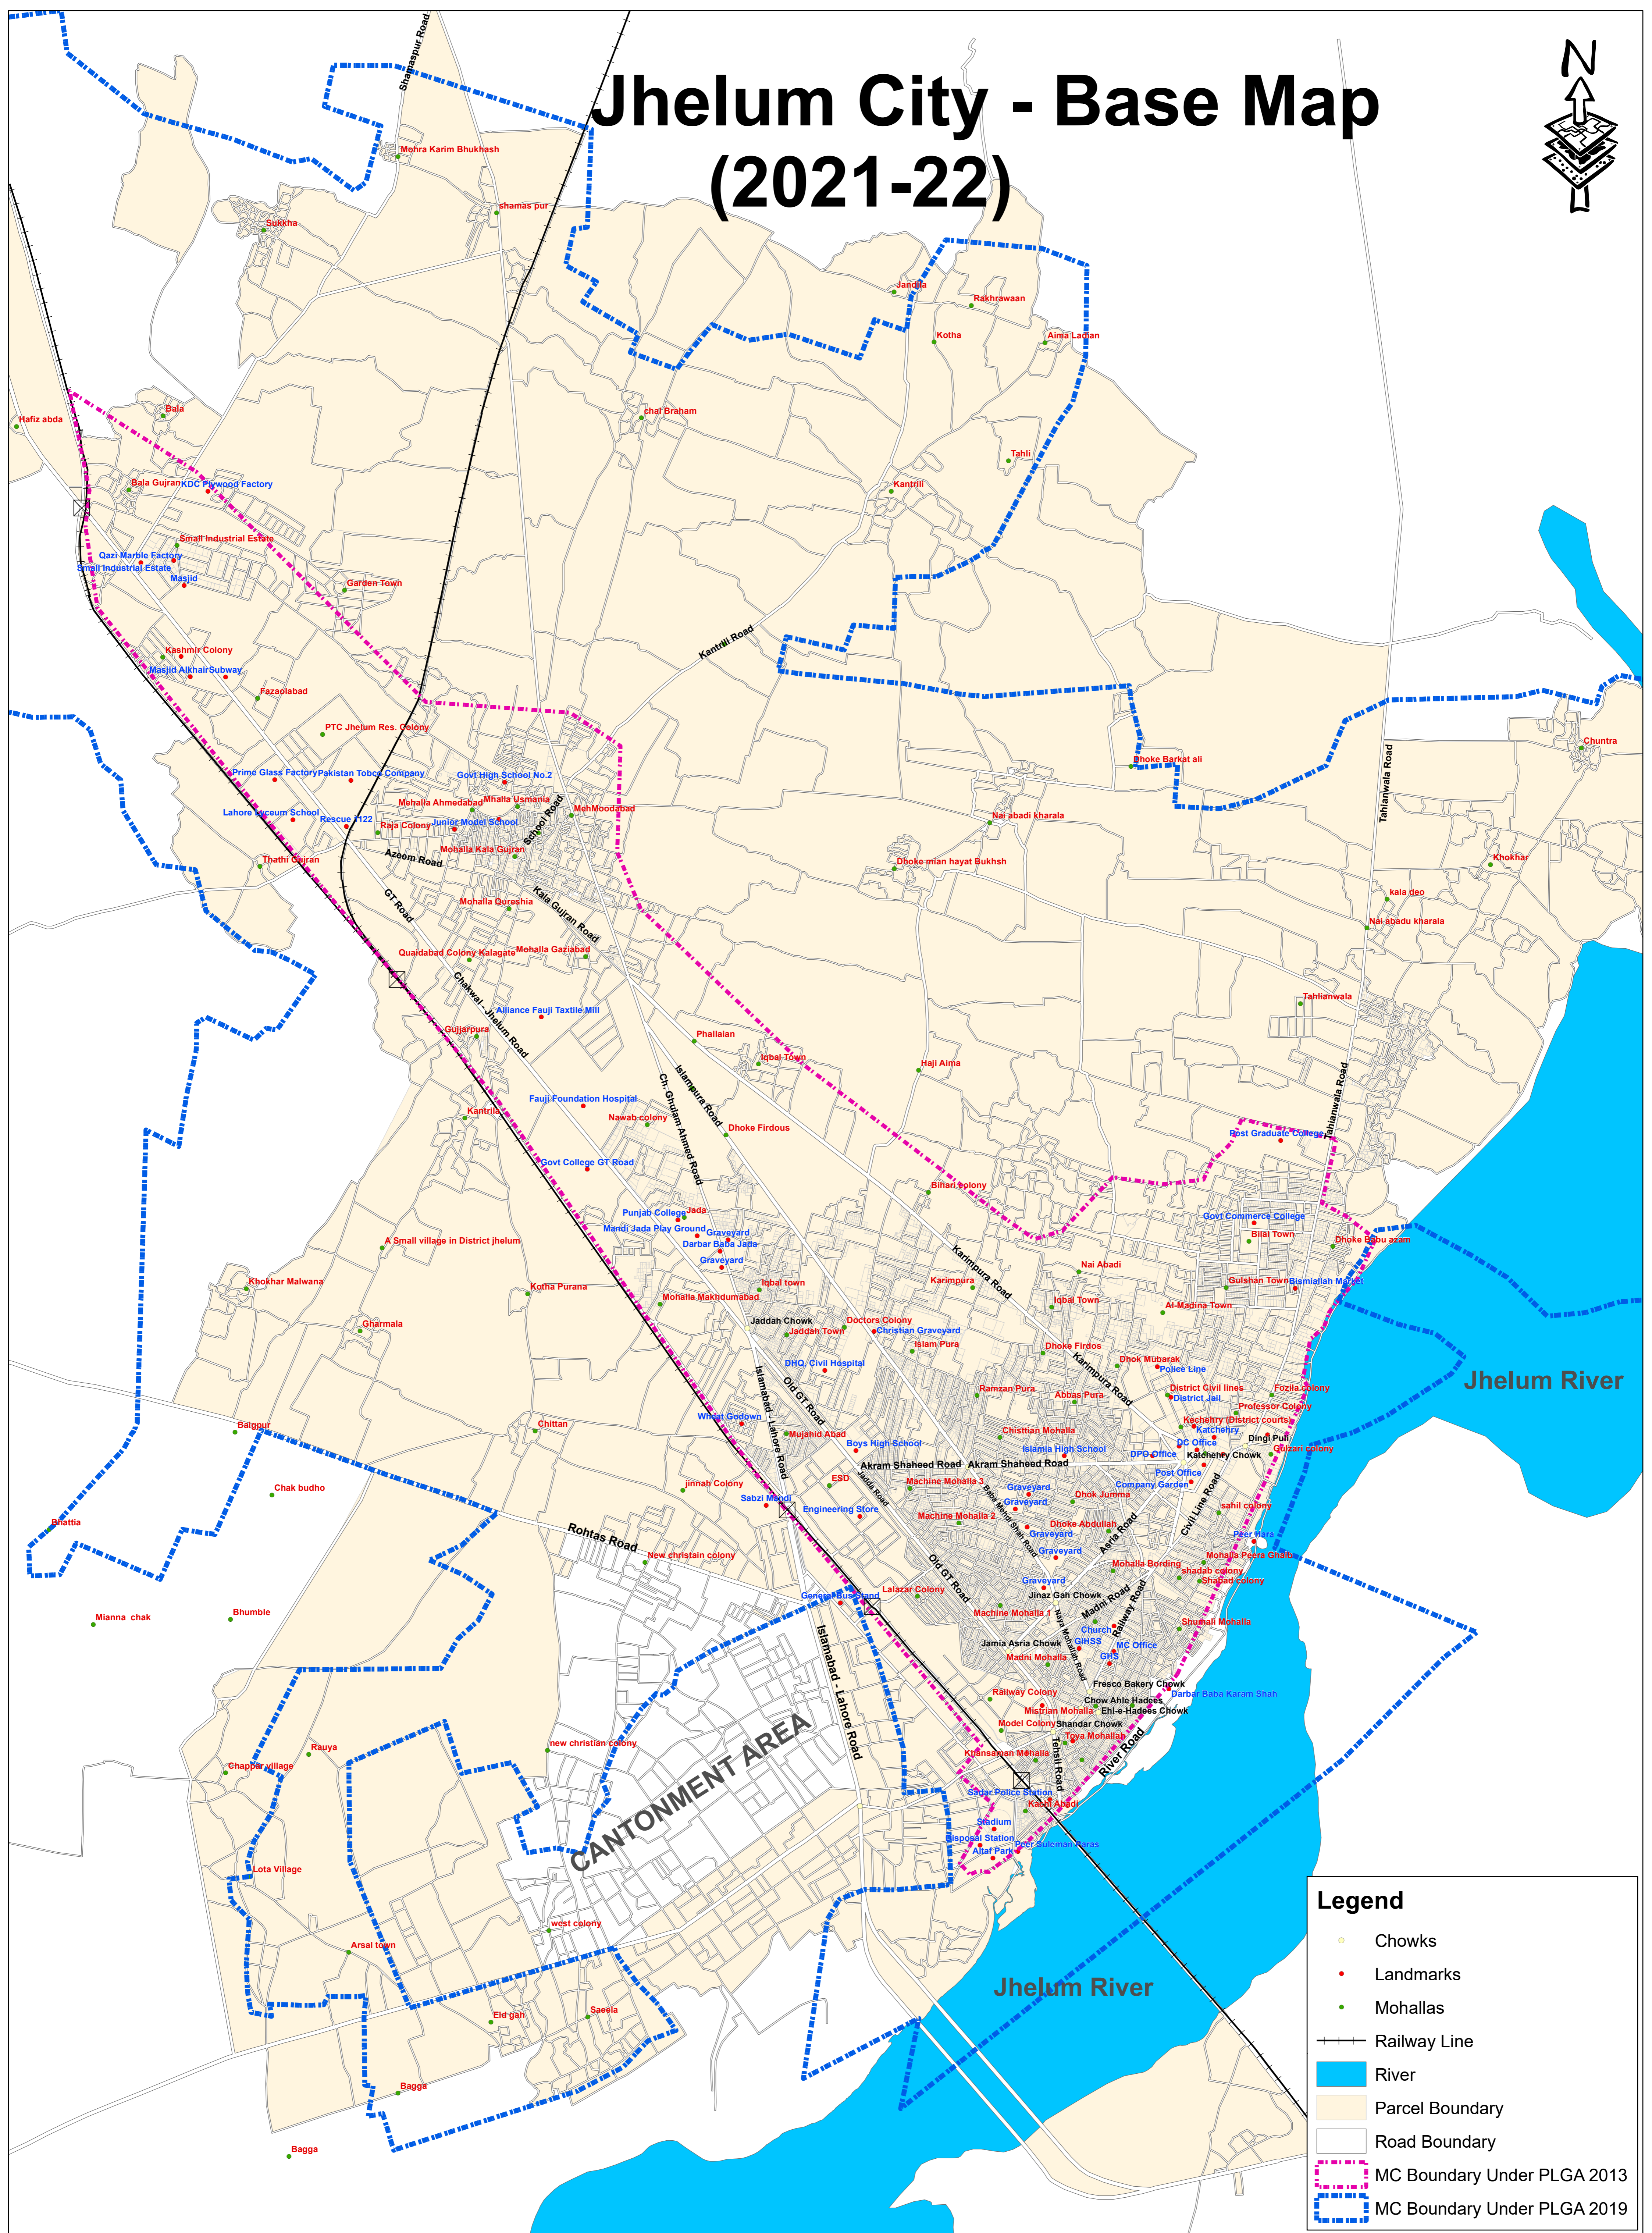

# Jhelum City - Base Map (2021-22)

**Legend**

- Chowks
- Landmarks
- Mohallas
- Railway Line
- River
- Parcel Boundary
- Road Boundary
- MC Boundary Under PLGA 2013
- MC Boundary Under PLGA 2019