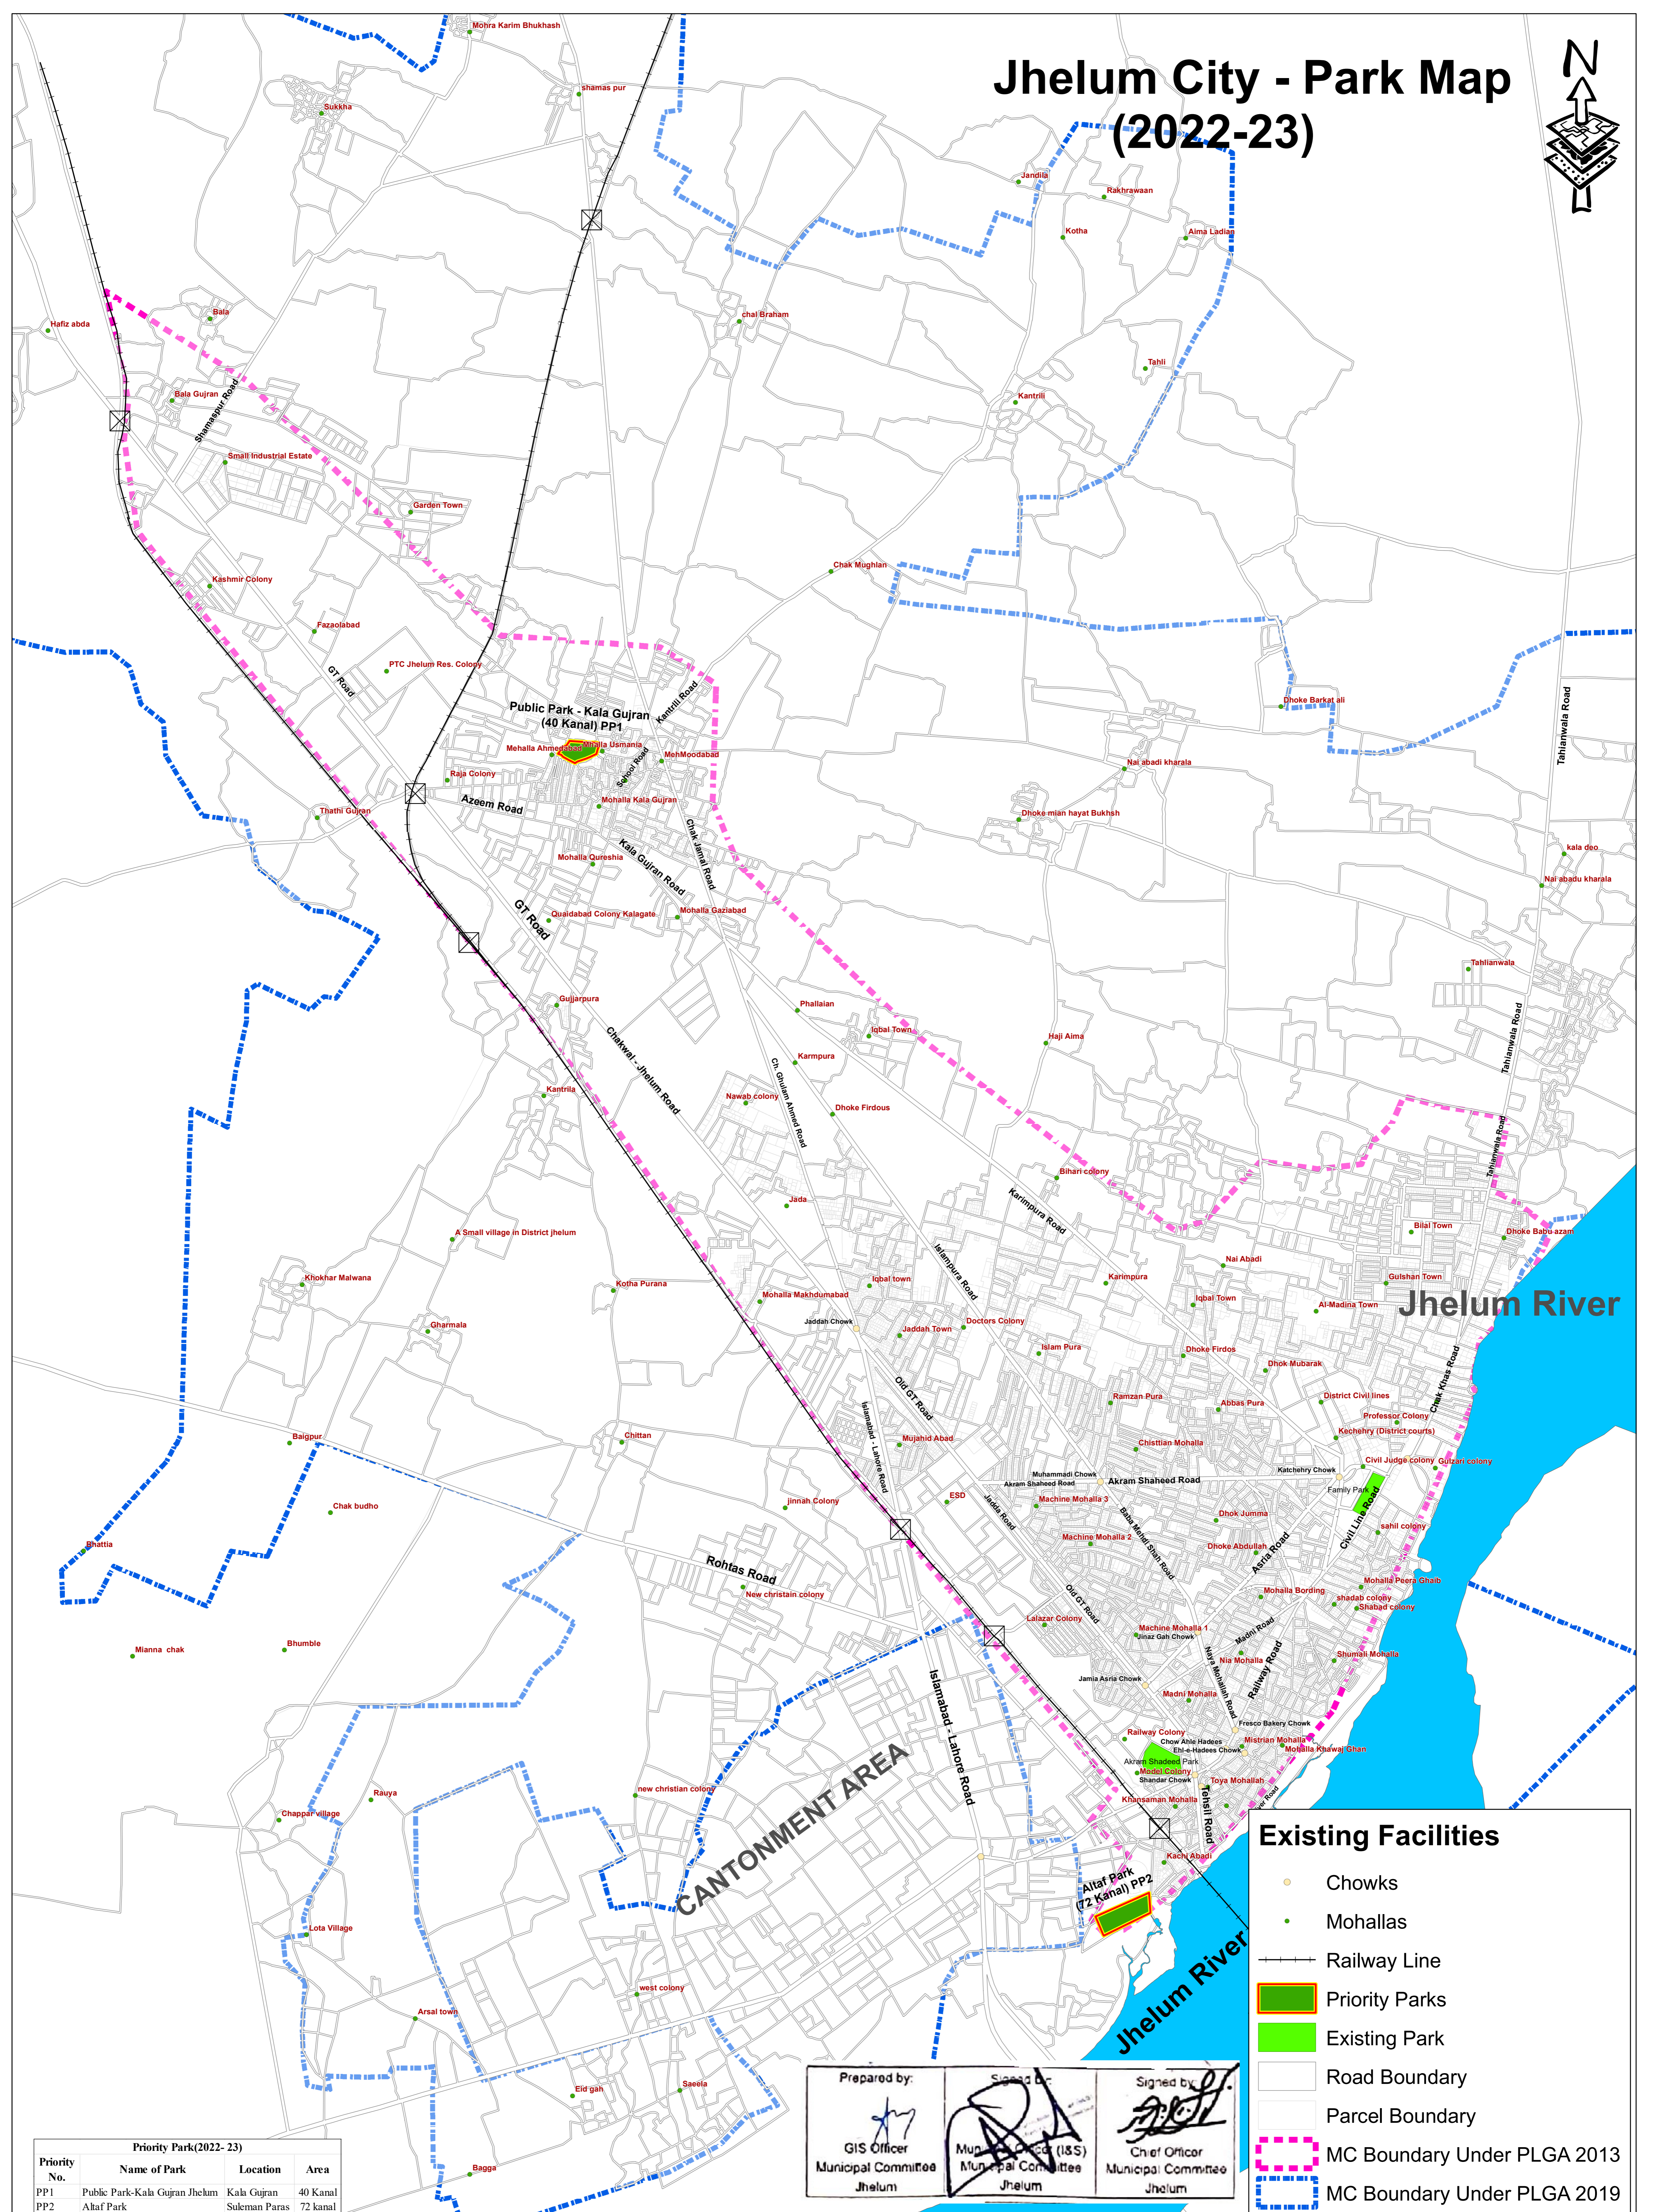

# Jhelum City - Park Map (2022-23)

### Existing Facilities

- Chowks
- Mohallas
- Railway Line
- Priority Parks
- Existing Park
- Road Boundary
- Parcel Boundary
- MC Boundary Under PLGA 2013
- MC Boundary Under PLGA 2019

Prepared by: GIS Officer  
Municipal Committee Jhelum

Signed by: Municipal Engineer (I&S)  
Municipal Committee Jhelum

Signed by: Chief Officer  
Municipal Committee Jhelum

Priority No.	Name of Park	Location	Area
PP1	Public Park-Kala Gujran Jhelum	Kala Gujran	40 Kanal
PP2	Altat Park	Suleman Paras	72 kanal